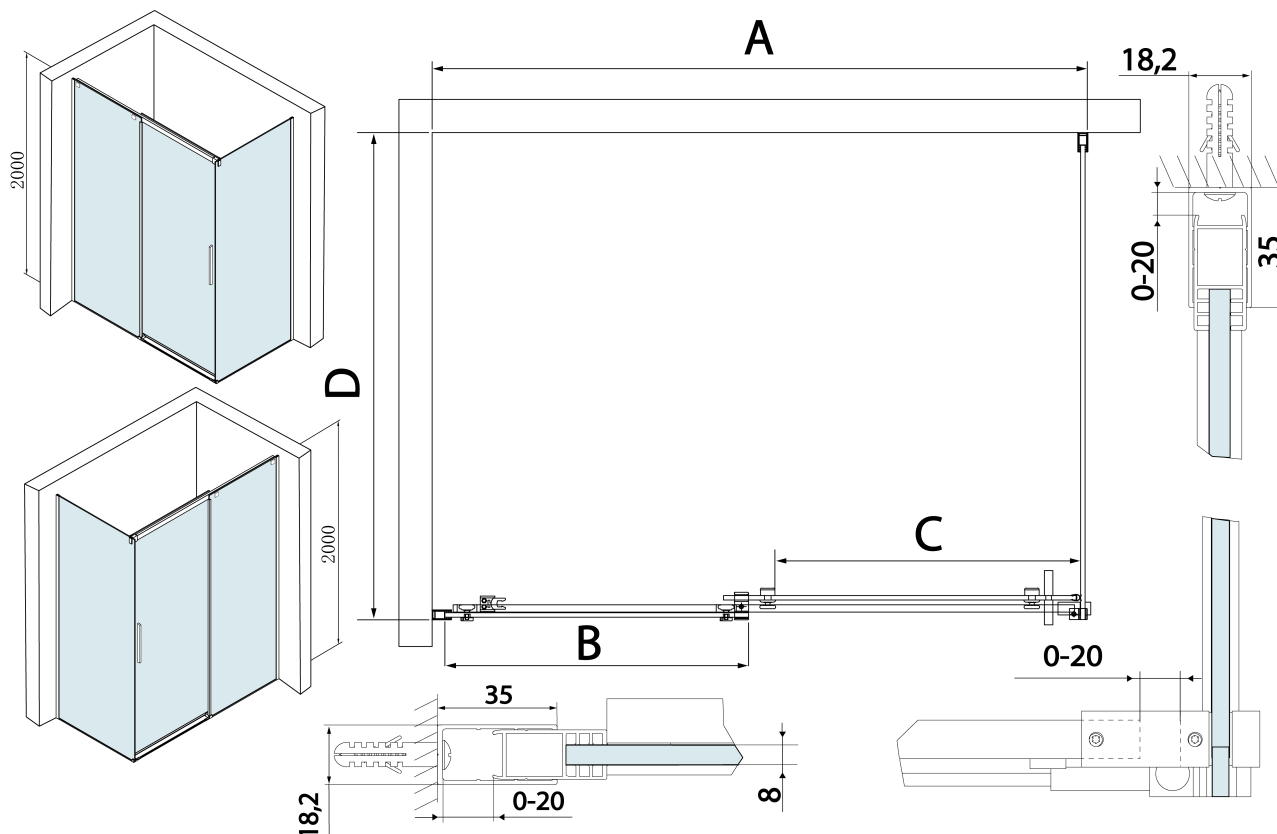

Karta produktu

Kod: TL1370-5002

THRON LINE SQUARE kabina prysznicowa 1300x1000mm

MODEL	A	B	C	D
TL1070-500x	990-1020	458mm	396mm	680-695
TL1080-500x	990-1020	458mm	396mm	780-795
TL1090-500x	990-1020	458mm	396mm	880-895
TL1010-500x	990-1020	458mm	396mm	980-995
TL1170-500x	1090-1110	508mm	446mm	680-695
TL1180-500x	1090-1110	508mm	446mm	780-795
TL1190-500x	1090-1110	508mm	446mm	880-895
TL1110-500x	1090-1110	508mm	446mm	980-995
TL1270-500x	1190-1210	558mm	496mm	680-695
TL1280-500x	1190-1210	558mm	496mm	780-795
TL1290-500x	1190-1210	558mm	496mm	880-895
TL1210-500x	1190-1210	558mm	496mm	980-995
TL1370-500x	1290-1310	608mm	546mm	680-695
TL1380-500x	1290-1310	608mm	546mm	780-795

MODEL	A	B	C	D
TL1390-500x	1290-1310	608mm	546mm	880-895
TL1310-500x	1290-1310	608mm	546mm	980-995
TL1470-500x	1390-1410	658mm	596mm	680-695
TL1480-500x	1390-1410	658mm	596mm	780-795
TL1490-500x	1390-1410	658mm	596mm	880-895
TL1410-500x	1390-1410	658mm	596mm	980-995
TL1570-500x	1490-1510	708mm	646mm	680-695
TL1580-500x	1490-1510	708mm	646mm	780-795
TL1590-500x	1490-1510	708mm	646mm	880-895
TL1510-500x	1490-1510	708mm	646mm	980-995
TL1670-500x	1590-1610	808mm	646mm	680-695
TL1680-500x	1590-1610	808mm	646mm	780-795
TL1690-500x	1590-1610	808mm	646mm	880-895
TL1610-500x	1590-1610	808mm	646mm	980-995