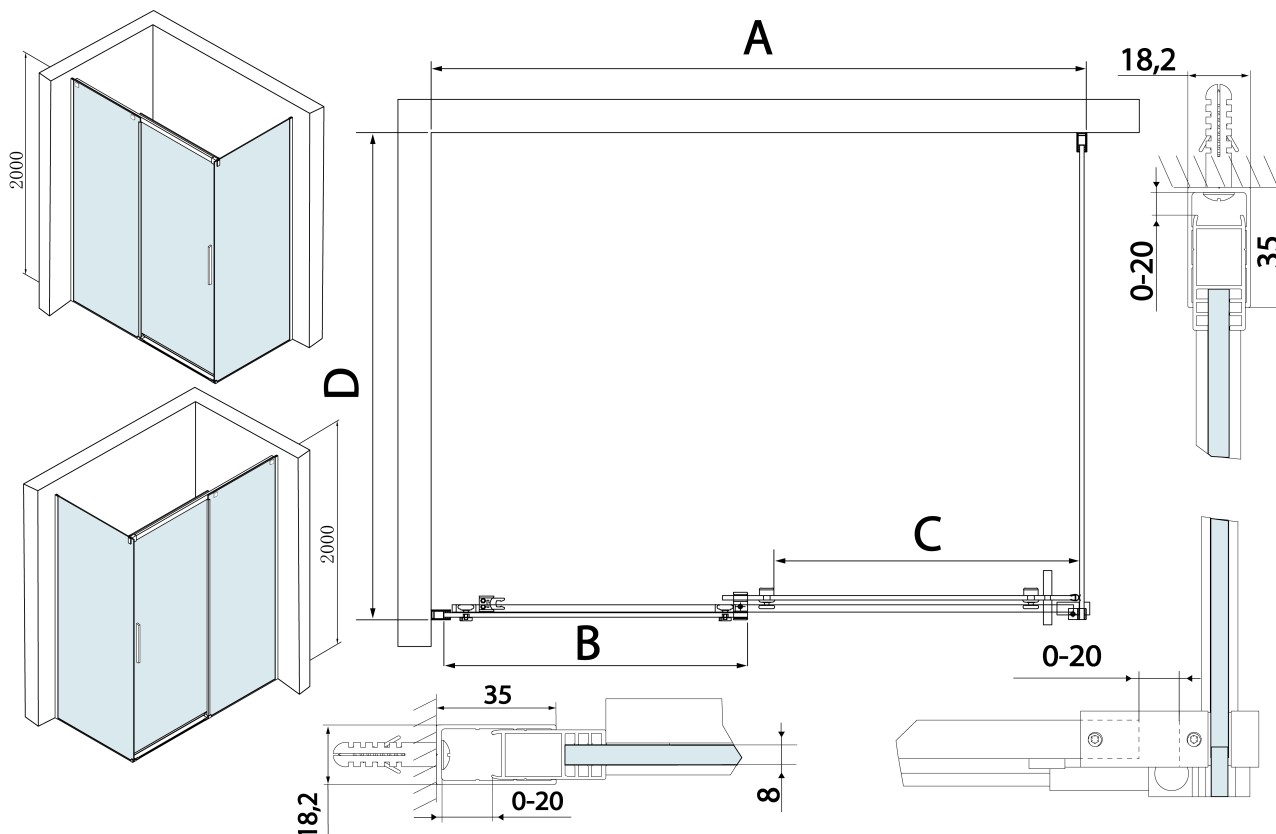

Karta produktu

Kod: TL1610-5002

THRON LINE SQUARE kabina prysznicowa 1600x1000mm

| MODEL | A | B | C | D |
|-------------|-----------|-------|-------|---------|
| TL1070-500x | 990-1020 | 458mm | 396mm | 680-695 |
| TL1080-500x | 990-1020 | 458mm | 396mm | 780-795 |
| TL1090-500x | 990-1020 | 458mm | 396mm | 880-895 |
| TL1010-500x | 990-1020 | 458mm | 396mm | 980-995 |
| TL1170-500x | 1090-1110 | 508mm | 446mm | 680-695 |
| TL1180-500x | 1090-1110 | 508mm | 446mm | 780-795 |
| TL1190-500x | 1090-1110 | 508mm | 446mm | 880-895 |
| TL1110-500x | 1090-1110 | 508mm | 446mm | 980-995 |
| TL1270-500x | 1190-1210 | 558mm | 496mm | 680-695 |
| TL1280-500x | 1190-1210 | 558mm | 496mm | 780-795 |
| TL1290-500x | 1190-1210 | 558mm | 496mm | 880-895 |
| TL1210-500x | 1190-1210 | 558mm | 496mm | 980-995 |
| TL1370-500x | 1290-1310 | 608mm | 546mm | 680-695 |
| TL1380-500x | 1290-1310 | 608mm | 546mm | 780-795 |

| MODEL | A | B | C | D |
|-------------|-----------|-------|-------|---------|
| TL1390-500x | 1290-1310 | 608mm | 546mm | 880-895 |
| TL1310-500x | 1290-1310 | 608mm | 546mm | 980-995 |
| TL1470-500x | 1390-1410 | 658mm | 596mm | 680-695 |
| TL1480-500x | 1390-1410 | 658mm | 596mm | 780-795 |
| TL1490-500x | 1390-1410 | 658mm | 596mm | 880-895 |
| TL1410-500x | 1390-1410 | 658mm | 596mm | 980-995 |
| TL1570-500x | 1490-1510 | 708mm | 646mm | 680-695 |
| TL1580-500x | 1490-1510 | 708mm | 646mm | 780-795 |
| TL1590-500x | 1490-1510 | 708mm | 646mm | 880-895 |
| TL1510-500x | 1490-1510 | 708mm | 646mm | 980-995 |
| TL1670-500x | 1590-1610 | 808mm | 646mm | 680-695 |
| TL1680-500x | 1590-1610 | 808mm | 646mm | 780-795 |
| TL1690-500x | 1590-1610 | 808mm | 646mm | 880-895 |
| TL1610-500x | 1590-1610 | 808mm | 646mm | 980-995 |