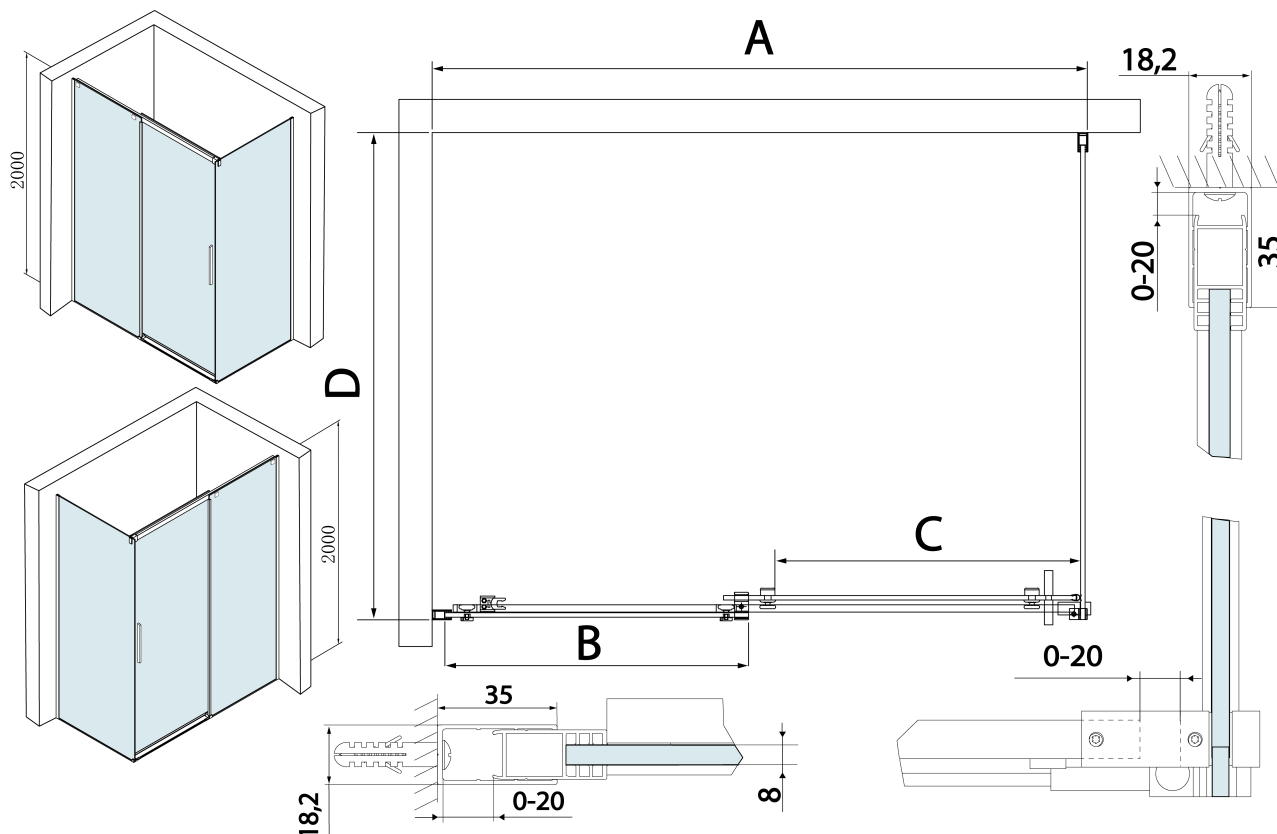

Karta produktu

Kod: TL1410-5005

THRON LINE ROUND kabina prysznicowa 1400x1000mm

MODEL	A	B	C	D
TL1070-500x	990-1020	458mm	396mm	680-695
TL1080-500x	990-1020	458mm	396mm	780-795
TL1090-500x	990-1020	458mm	396mm	880-895
TL1010-500x	990-1020	458mm	396mm	980-995
TL1170-500x	1090-1110	508mm	446mm	680-695
TL1180-500x	1090-1110	508mm	446mm	780-795
TL1190-500x	1090-1110	508mm	446mm	880-895
TL1110-500x	1090-1110	508mm	446mm	980-995
TL1270-500x	1190-1210	558mm	496mm	680-695
TL1280-500x	1190-1210	558mm	496mm	780-795
TL1290-500x	1190-1210	558mm	496mm	880-895
TL1210-500x	1190-1210	558mm	496mm	980-995
TL1370-500x	1290-1310	608mm	546mm	680-695
TL1380-500x	1290-1310	608mm	546mm	780-795

MODEL	A	B	C	D
TL1390-500x	1290-1310	608mm	546mm	880-895
TL1310-500x	1290-1310	608mm	546mm	980-995
TL1470-500x	1390-1410	658mm	596mm	680-695
TL1480-500x	1390-1410	658mm	596mm	780-795
TL1490-500x	1390-1410	658mm	596mm	880-895
TL1410-500x	1390-1410	658mm	596mm	980-995
TL1570-500x	1490-1510	708mm	646mm	680-695
TL1580-500x	1490-1510	708mm	646mm	780-795
TL1590-500x	1490-1510	708mm	646mm	880-895
TL1510-500x	1490-1510	708mm	646mm	980-995
TL1670-500x	1590-1610	808mm	646mm	680-695
TL1680-500x	1590-1610	808mm	646mm	780-795
TL1690-500x	1590-1610	808mm	646mm	880-895
TL1610-500x	1590-1610	808mm	646mm	980-995