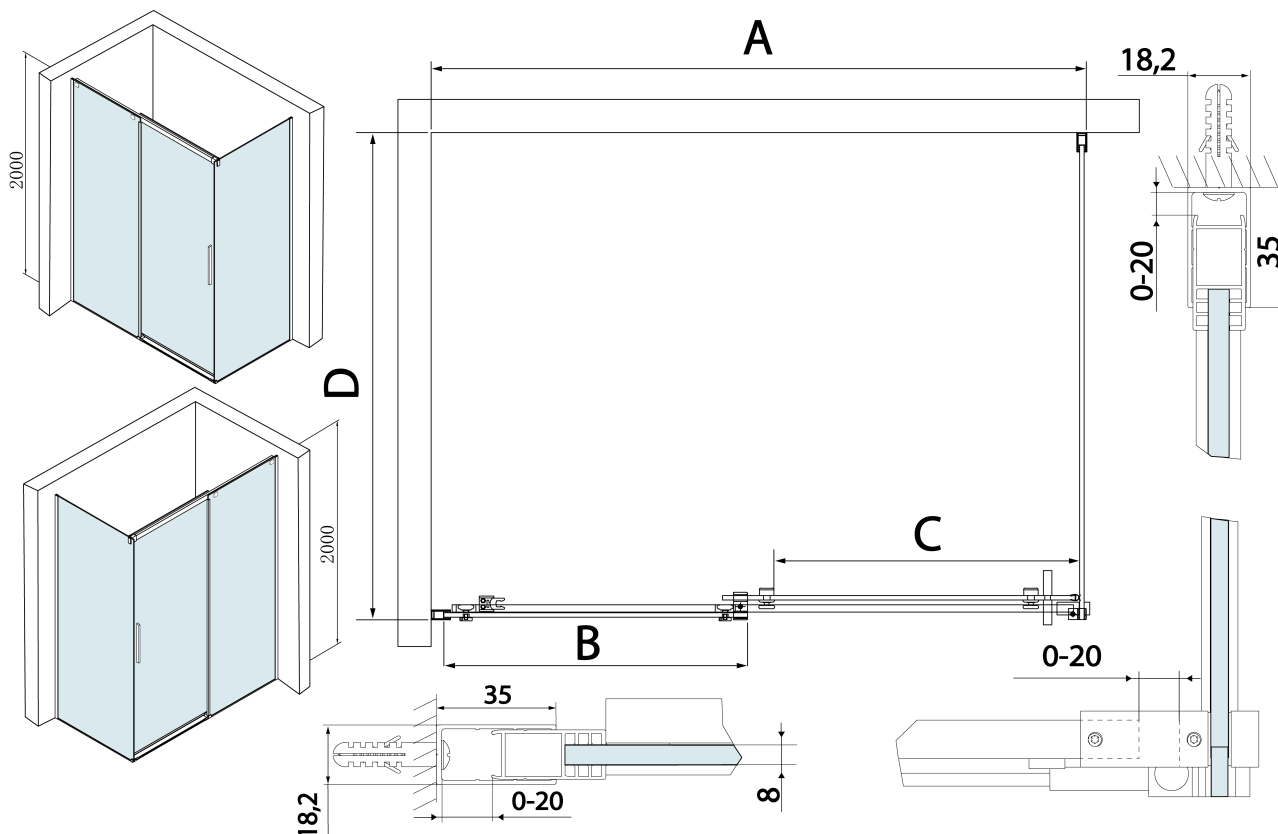

Karta produktu

Kod: TL1290-5002

THRON LINE SQUARE kabina prysznicowa 1200x900mm

MODEL	A	B	C	D
TL1070-500x	990-1020	458mm	396mm	680-695
TL1080-500x	990-1020	458mm	396mm	780-795
TL1090-500x	990-1020	458mm	396mm	880-895
TL1010-500x	990-1020	458mm	396mm	980-995
TL1170-500x	1090-1110	508mm	446mm	680-695
TL1180-500x	1090-1110	508mm	446mm	780-795
TL1190-500x	1090-1110	508mm	446mm	880-895
TL1110-500x	1090-1110	508mm	446mm	980-995
TL1270-500x	1190-1210	558mm	496mm	680-695
TL1280-500x	1190-1210	558mm	496mm	780-795
TL1290-500x	1190-1210	558mm	496mm	880-895
TL1210-500x	1190-1210	558mm	496mm	980-995
TL1370-500x	1290-1310	608mm	546mm	680-695
TL1380-500x	1290-1310	608mm	546mm	780-795

MODEL	A	B	C	D
TL1390-500x	1290-1310	608mm	546mm	880-895
TL1310-500x	1290-1310	608mm	546mm	980-995
TL1470-500x	1390-1410	658mm	596mm	680-695
TL1480-500x	1390-1410	658mm	596mm	780-795
TL1490-500x	1390-1410	658mm	596mm	880-895
TL1410-500x	1390-1410	658mm	596mm	980-995
TL1570-500x	1490-1510	708mm	646mm	680-695
TL1580-500x	1490-1510	708mm	646mm	780-795
TL1590-500x	1490-1510	708mm	646mm	880-895
TL1510-500x	1490-1510	708mm	646mm	980-995
TL1670-500x	1590-1610	808mm	646mm	680-695
TL1680-500x	1590-1610	808mm	646mm	780-795
TL1690-500x	1590-1610	808mm	646mm	880-895
TL1610-500x	1590-1610	808mm	646mm	980-995