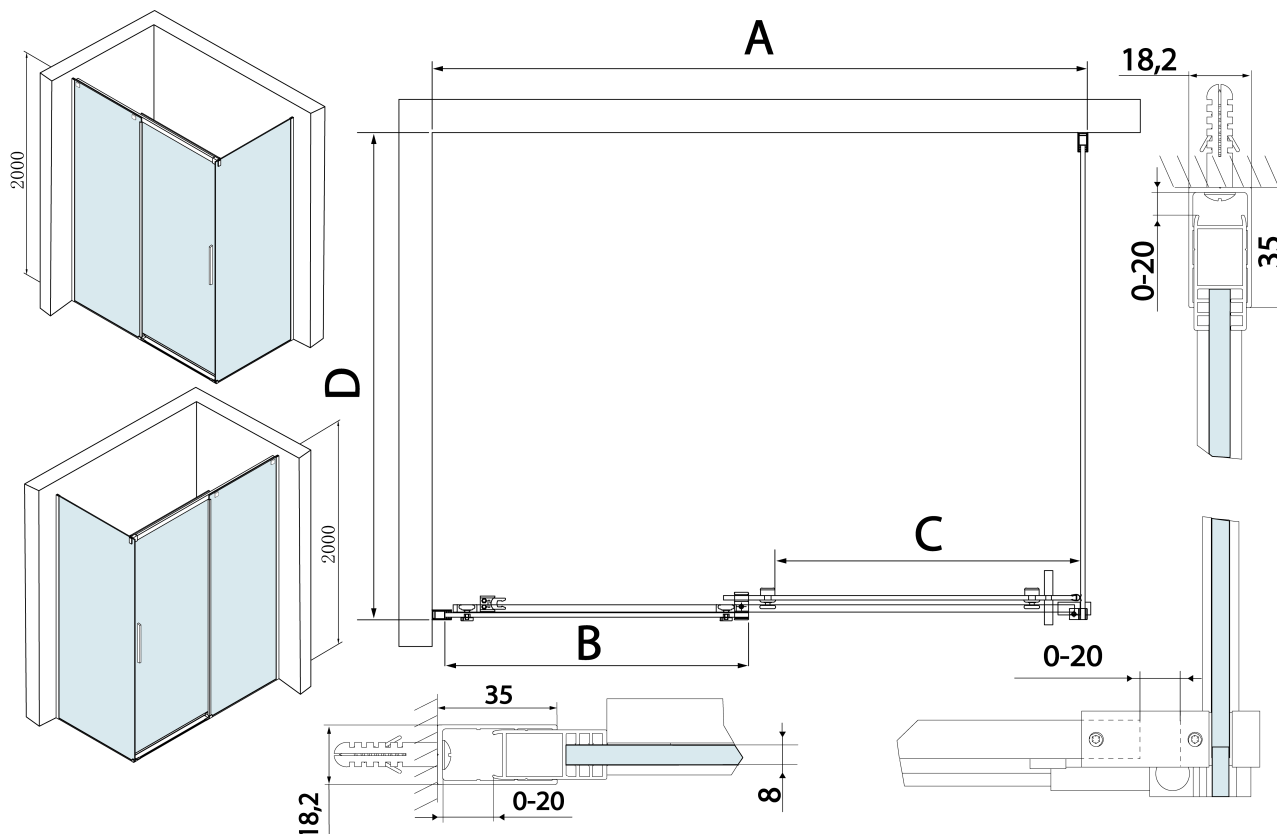

# Karta produktu

Kod: TL1110-5002

**THRON LINE SQUARE kabina prysznicowa 1100x1000mm**

MODEL	A	B	C	D
TL1070-500x	990-1020	458mm	396mm	680-695
TL1080-500x	990-1020	458mm	396mm	780-795
TL1090-500x	990-1020	458mm	396mm	880-895
TL1010-500x	990-1020	458mm	396mm	980-995
TL1170-500x	1090-1110	508mm	446mm	680-695
TL1180-500x	1090-1110	508mm	446mm	780-795
TL1190-500x	1090-1110	508mm	446mm	880-895
TL1110-500x	1090-1110	508mm	446mm	980-995
TL1270-500x	1190-1210	558mm	496mm	680-695
TL1280-500x	1190-1210	558mm	496mm	780-795
TL1290-500x	1190-1210	558mm	496mm	880-895
TL1210-500x	1190-1210	558mm	496mm	980-995
TL1370-500x	1290-1310	608mm	546mm	680-695
TL1380-500x	1290-1310	608mm	546mm	780-795

MODEL	A	B	C	D
TL1390-500x	1290-1310	608mm	546mm	880-895
TL1310-500x	1290-1310	608mm	546mm	980-995
TL1470-500x	1390-1410	658mm	596mm	680-695
TL1480-500x	1390-1410	658mm	596mm	780-795
TL1490-500x	1390-1410	658mm	596mm	880-895
TL1410-500x	1390-1410	658mm	596mm	980-995
TL1570-500x	1490-1510	708mm	646mm	680-695
TL1580-500x	1490-1510	708mm	646mm	780-795
TL1590-500x	1490-1510	708mm	646mm	880-895
TL1510-500x	1490-1510	708mm	646mm	980-995
TL1670-500x	1590-1610	808mm	646mm	680-695
TL1680-500x	1590-1610	808mm	646mm	780-795
TL1690-500x	1590-1610	808mm	646mm	880-895
TL1610-500x	1590-1610	808mm	646mm	980-995