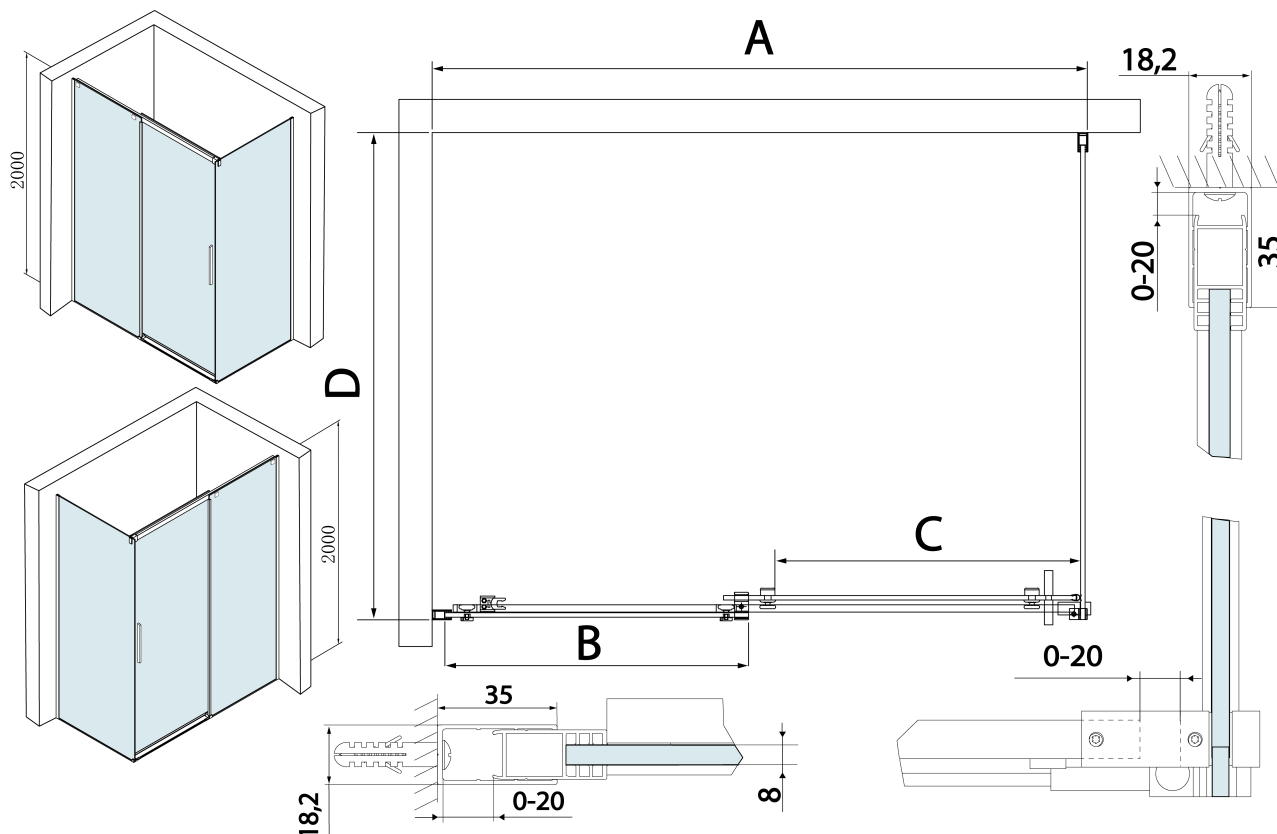

Karta produktu

Kod: **TL1470-5005**

THRON LINE ROUND kabina prysznicowa 1400x700mm

MODEL	A	B	C	D
TL1070-500x	990-1020	458mm	396mm	680-695
TL1080-500x	990-1020	458mm	396mm	780-795
TL1090-500x	990-1020	458mm	396mm	880-895
TL1010-500x	990-1020	458mm	396mm	980-995
TL1170-500x	1090-1110	508mm	446mm	680-695
TL1180-500x	1090-1110	508mm	446mm	780-795
TL1190-500x	1090-1110	508mm	446mm	880-895
TL1110-500x	1090-1110	508mm	446mm	980-995
TL1270-500x	1190-1210	558mm	496mm	680-695
TL1280-500x	1190-1210	558mm	496mm	780-795
TL1290-500x	1190-1210	558mm	496mm	880-895
TL1210-500x	1190-1210	558mm	496mm	980-995
TL1370-500x	1290-1310	608mm	546mm	680-695
TL1380-500x	1290-1310	608mm	546mm	780-795

MODEL	A	B	C	D
TL1390-500x	1290-1310	608mm	546mm	880-895
TL1310-500x	1290-1310	608mm	546mm	980-995
TL1470-500x	1390-1410	658mm	596mm	680-695
TL1480-500x	1390-1410	658mm	596mm	780-795
TL1490-500x	1390-1410	658mm	596mm	880-895
TL1410-500x	1390-1410	658mm	596mm	980-995
TL1570-500x	1490-1510	708mm	646mm	680-695
TL1580-500x	1490-1510	708mm	646mm	780-795
TL1590-500x	1490-1510	708mm	646mm	880-895
TL1510-500x	1490-1510	708mm	646mm	980-995
TL1670-500x	1590-1610	808mm	646mm	680-695
TL1680-500x	1590-1610	808mm	646mm	780-795
TL1690-500x	1590-1610	808mm	646mm	880-895
TL1610-500x	1590-1610	808mm	646mm	980-995