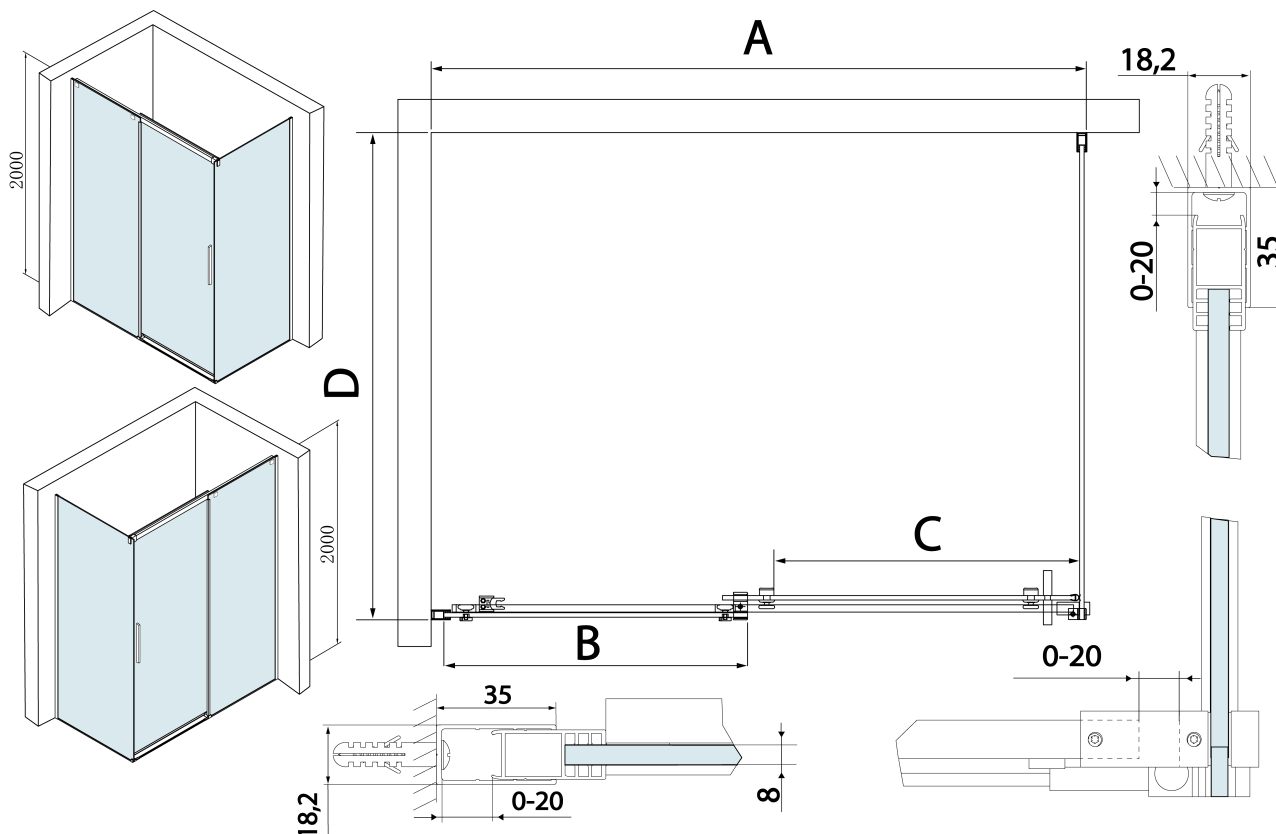

# Karta produktu

Kod: TL1670-5002

**THRON LINE SQUARE kabina prysznicowa 1600x700mm**

MODEL	A	B	C	D
TL1070-500x	990-1020	458mm	396mm	680-695
TL1080-500x	990-1020	458mm	396mm	780-795
TL1090-500x	990-1020	458mm	396mm	880-895
TL1010-500x	990-1020	458mm	396mm	980-995
TL1170-500x	1090-1110	508mm	446mm	680-695
TL1180-500x	1090-1110	508mm	446mm	780-795
TL1190-500x	1090-1110	508mm	446mm	880-895
TL1110-500x	1090-1110	508mm	446mm	980-995
TL1270-500x	1190-1210	558mm	496mm	680-695
TL1280-500x	1190-1210	558mm	496mm	780-795
TL1290-500x	1190-1210	558mm	496mm	880-895
TL1210-500x	1190-1210	558mm	496mm	980-995
TL1370-500x	1290-1310	608mm	546mm	680-695
TL1380-500x	1290-1310	608mm	546mm	780-795

MODEL	A	B	C	D
TL1390-500x	1290-1310	608mm	546mm	880-895
TL1310-500x	1290-1310	608mm	546mm	980-995
TL1470-500x	1390-1410	658mm	596mm	680-695
TL1480-500x	1390-1410	658mm	596mm	780-795
TL1490-500x	1390-1410	658mm	596mm	880-895
TL1410-500x	1390-1410	658mm	596mm	980-995
TL1570-500x	1490-1510	708mm	646mm	680-695
TL1580-500x	1490-1510	708mm	646mm	780-795
TL1590-500x	1490-1510	708mm	646mm	880-895
TL1510-500x	1490-1510	708mm	646mm	980-995
TL1670-500x	1590-1610	808mm	646mm	680-695
TL1680-500x	1590-1610	808mm	646mm	780-795
TL1690-500x	1590-1610	808mm	646mm	880-895
TL1610-500x	1590-1610	808mm	646mm	980-995