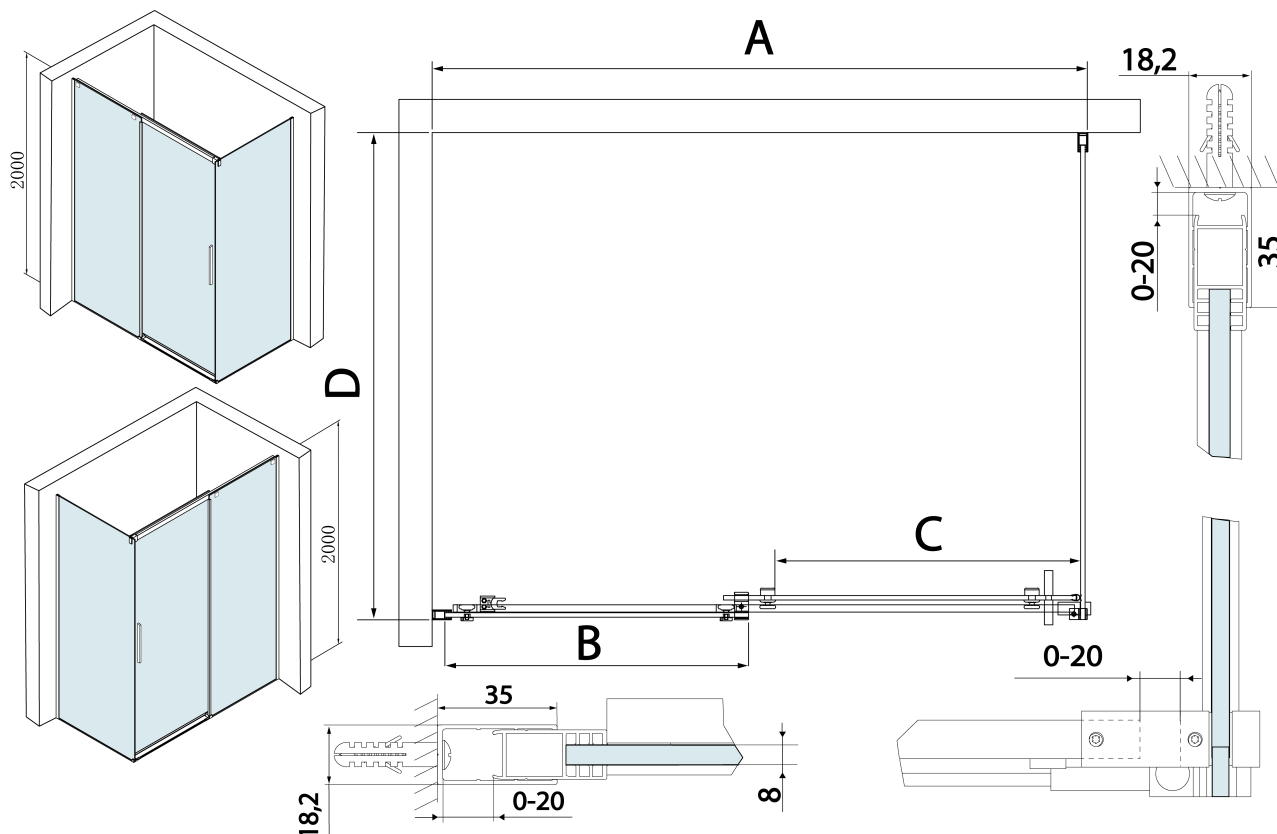

Karta produktu

Kod: TL1490-5002

THRON LINE SQUARE kabina prysznicowa 1400x900mm

MODEL	A	B	C	D
TL1070-500x	990-1020	458mm	396mm	680-695
TL1080-500x	990-1020	458mm	396mm	780-795
TL1090-500x	990-1020	458mm	396mm	880-895
TL1010-500x	990-1020	458mm	396mm	980-995
TL1170-500x	1090-1110	508mm	446mm	680-695
TL1180-500x	1090-1110	508mm	446mm	780-795
TL1190-500x	1090-1110	508mm	446mm	880-895
TL1110-500x	1090-1110	508mm	446mm	980-995
TL1270-500x	1190-1210	558mm	496mm	680-695
TL1280-500x	1190-1210	558mm	496mm	780-795
TL1290-500x	1190-1210	558mm	496mm	880-895
TL1210-500x	1190-1210	558mm	496mm	980-995
TL1370-500x	1290-1310	608mm	546mm	680-695
TL1380-500x	1290-1310	608mm	546mm	780-795

MODEL	A	B	C	D
TL1390-500x	1290-1310	608mm	546mm	880-895
TL1310-500x	1290-1310	608mm	546mm	980-995
TL1470-500x	1390-1410	658mm	596mm	680-695
TL1480-500x	1390-1410	658mm	596mm	780-795
TL1490-500x	1390-1410	658mm	596mm	880-895
TL1410-500x	1390-1410	658mm	596mm	980-995
TL1570-500x	1490-1510	708mm	646mm	680-695
TL1580-500x	1490-1510	708mm	646mm	780-795
TL1590-500x	1490-1510	708mm	646mm	880-895
TL1510-500x	1490-1510	708mm	646mm	980-995
TL1670-500x	1590-1610	808mm	646mm	680-695
TL1680-500x	1590-1610	808mm	646mm	780-795
TL1690-500x	1590-1610	808mm	646mm	880-895
TL1610-500x	1590-1610	808mm	646mm	980-995