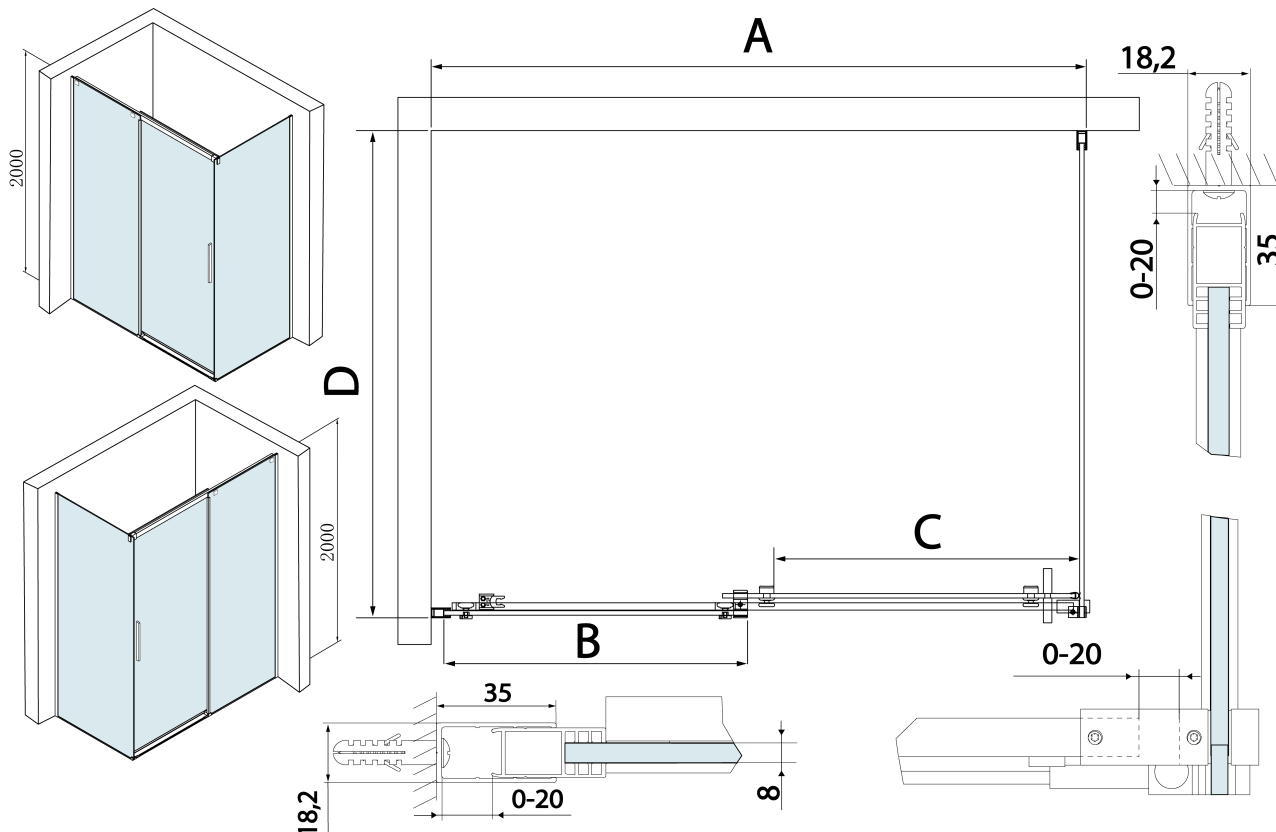

Karta produktu

Kod: TL1470-5002

THRON LINE SQUARE kabina prysznicowa 1400x700mm

MODEL	A	B	C	D
TL1070-500x	990-1020	458mm	396mm	680-695
TL1080-500x	990-1020	458mm	396mm	780-795
TL1090-500x	990-1020	458mm	396mm	880-895
TL1010-500x	990-1020	458mm	396mm	980-995
TL1170-500x	1090-1110	508mm	446mm	680-695
TL1180-500x	1090-1110	508mm	446mm	780-795
TL1190-500x	1090-1110	508mm	446mm	880-895
TL1110-500x	1090-1110	508mm	446mm	980-995
TL1270-500x	1190-1210	558mm	496mm	680-695
TL1280-500x	1190-1210	558mm	496mm	780-795
TL1290-500x	1190-1210	558mm	496mm	880-895
TL1210-500x	1190-1210	558mm	496mm	980-995
TL1370-500x	1290-1310	608mm	546mm	680-695
TL1380-500x	1290-1310	608mm	546mm	780-795

MODEL	A	B	C	D
TL1390-500x	1290-1310	608mm	546mm	880-895
TL1310-500x	1290-1310	608mm	546mm	980-995
TL1470-500x	1390-1410	658mm	596mm	680-695
TL1480-500x	1390-1410	658mm	596mm	780-795
TL1490-500x	1390-1410	658mm	596mm	880-895
TL1410-500x	1390-1410	658mm	596mm	980-995
TL1570-500x	1490-1510	708mm	646mm	680-695
TL1580-500x	1490-1510	708mm	646mm	780-795
TL1590-500x	1490-1510	708mm	646mm	880-895
TL1510-500x	1490-1510	708mm	646mm	980-995
TL1670-500x	1590-1610	808mm	646mm	680-695
TL1680-500x	1590-1610	808mm	646mm	780-795
TL1690-500x	1590-1610	808mm	646mm	880-895
TL1610-500x	1590-1610	808mm	646mm	980-995