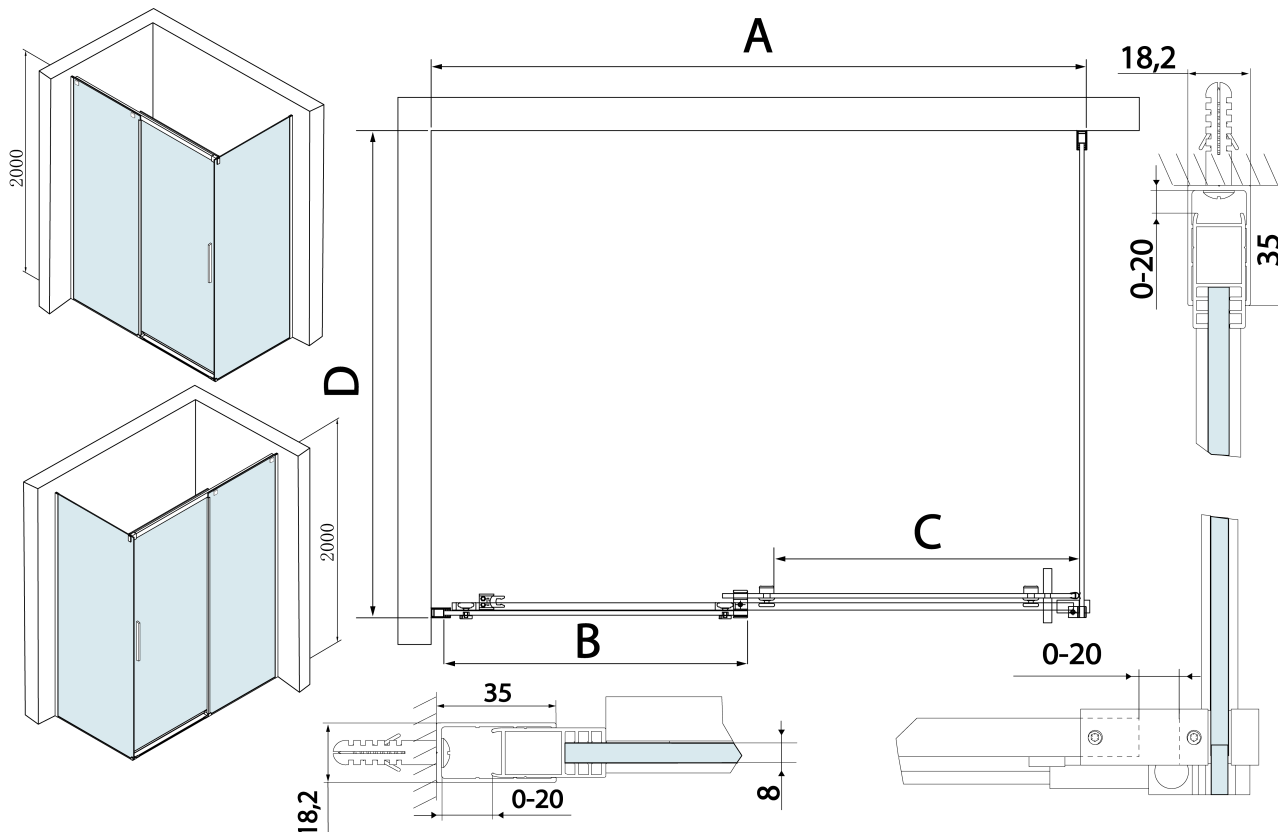

Karta produktu

Kod: TL1070-5002

THRON LINE SQUARE kabina prysznicowa 1000x700mm

MODEL	A	B	C	D
TL1070-500x	990-1020	458mm	396mm	680-695
TL1080-500x	990-1020	458mm	396mm	780-795
TL1090-500x	990-1020	458mm	396mm	880-895
TL1010-500x	990-1020	458mm	396mm	980-995
TL1170-500x	1090-1110	508mm	446mm	680-695
TL1180-500x	1090-1110	508mm	446mm	780-795
TL1190-500x	1090-1110	508mm	446mm	880-895
TL1110-500x	1090-1110	508mm	446mm	980-995
TL1270-500x	1190-1210	558mm	496mm	680-695
TL1280-500x	1190-1210	558mm	496mm	780-795
TL1290-500x	1190-1210	558mm	496mm	880-895
TL1210-500x	1190-1210	558mm	496mm	980-995
TL1370-500x	1290-1310	608mm	546mm	680-695
TL1380-500x	1290-1310	608mm	546mm	780-795

MODEL	A	B	C	D
TL1390-500x	1290-1310	608mm	546mm	880-895
TL1310-500x	1290-1310	608mm	546mm	980-995
TL1470-500x	1390-1410	658mm	596mm	680-695
TL1480-500x	1390-1410	658mm	596mm	780-795
TL1490-500x	1390-1410	658mm	596mm	880-895
TL1410-500x	1390-1410	658mm	596mm	980-995
TL1570-500x	1490-1510	708mm	646mm	680-695
TL1580-500x	1490-1510	708mm	646mm	780-795
TL1590-500x	1490-1510	708mm	646mm	880-895
TL1510-500x	1490-1510	708mm	646mm	980-995
TL1670-500x	1590-1610	808mm	646mm	680-695
TL1680-500x	1590-1610	808mm	646mm	780-795
TL1690-500x	1590-1610	808mm	646mm	880-895
TL1610-500x	1590-1610	808mm	646mm	980-995