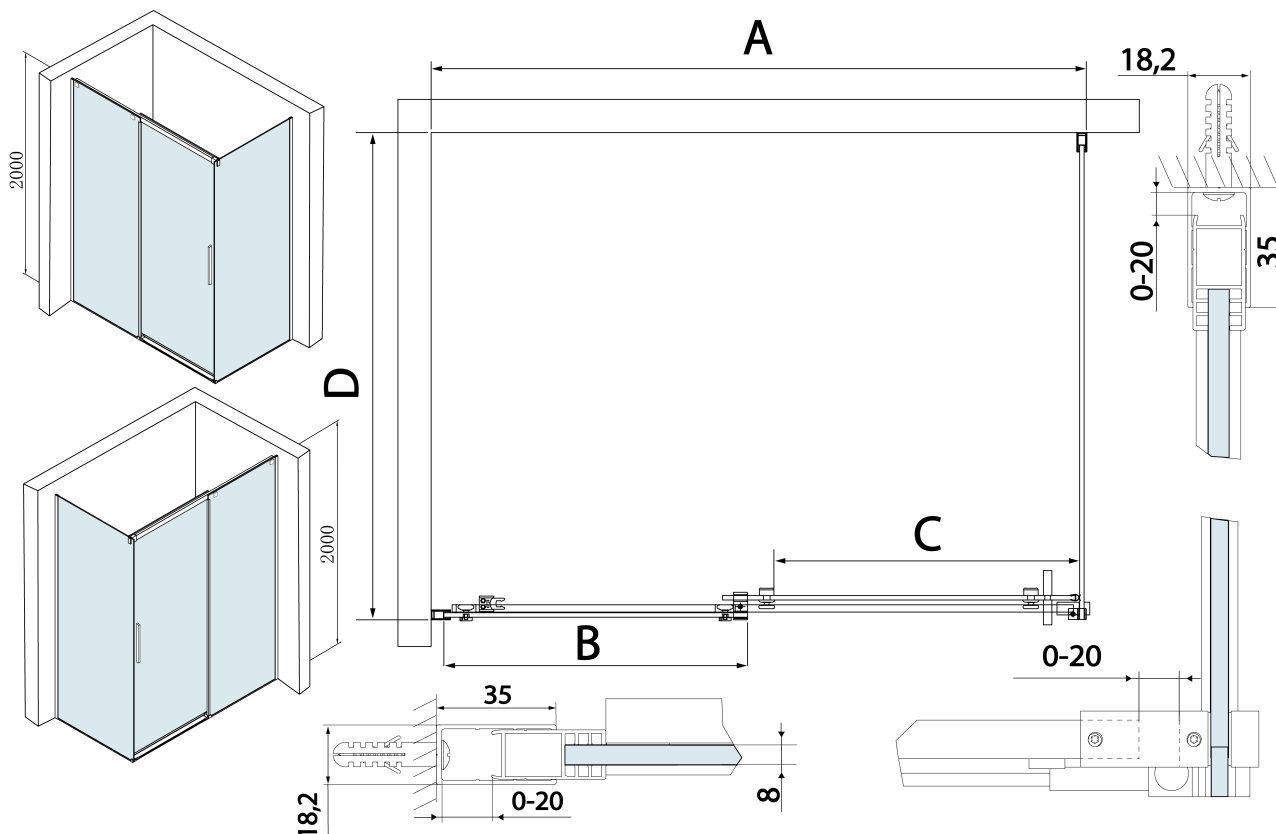

# Karta produktu

Kod: TL1610-5005

**THRON LINE ROUND kabina prysznicowa 1600x1000mm**

MODEL	A	B	C	D
TL1070-500x	990-1020	458mm	396mm	680-695
TL1080-500x	990-1020	458mm	396mm	780-795
TL1090-500x	990-1020	458mm	396mm	880-895
TL1010-500x	990-1020	458mm	396mm	980-995
TL1170-500x	1090-1110	508mm	446mm	680-695
TL1180-500x	1090-1110	508mm	446mm	780-795
TL1190-500x	1090-1110	508mm	446mm	880-895
TL1110-500x	1090-1110	508mm	446mm	980-995
TL1270-500x	1190-1210	558mm	496mm	680-695
TL1280-500x	1190-1210	558mm	496mm	780-795
TL1290-500x	1190-1210	558mm	496mm	880-895
TL1210-500x	1190-1210	558mm	496mm	980-995
TL1370-500x	1290-1310	608mm	546mm	680-695
TL1380-500x	1290-1310	608mm	546mm	780-795

MODEL	A	B	C	D
TL1390-500x	1290-1310	608mm	546mm	880-895
TL1310-500x	1290-1310	608mm	546mm	980-995
TL1470-500x	1390-1410	658mm	596mm	680-695
TL1480-500x	1390-1410	658mm	596mm	780-795
TL1490-500x	1390-1410	658mm	596mm	880-895
TL1410-500x	1390-1410	658mm	596mm	980-995
TL1570-500x	1490-1510	708mm	646mm	680-695
TL1580-500x	1490-1510	708mm	646mm	780-795
TL1590-500x	1490-1510	708mm	646mm	880-895
TL1510-500x	1490-1510	708mm	646mm	980-995
TL1670-500x	1590-1610	808mm	646mm	680-695
TL1680-500x	1590-1610	808mm	646mm	780-795
TL1690-500x	1590-1610	808mm	646mm	880-895
TL1610-500x	1590-1610	808mm	646mm	980-995